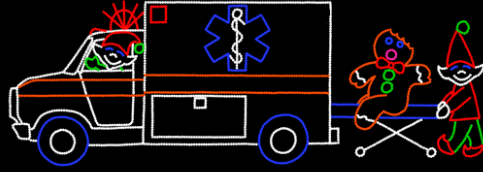

Ambulance Elves comes complete with LED lights attached to the frame with clips, ground stakes and 2 point controller for animation. Designed for easy shipping and storage.

$1,775.00 [Add to Cart](#)

- 5'7"H X 17'6" W
- Item # EMS25-LED