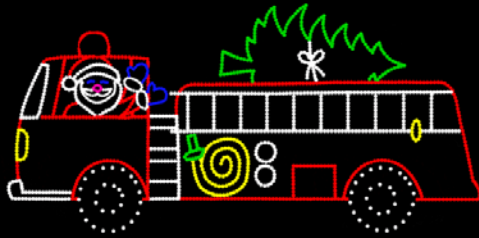

North Pole Fire Engine comes complete with LED lights attached and controller for animation. This item will need extra support which is not included.

$1,795.00 [Add to Cart >](#)

6'10" H x 14'8" W
ITEM # NPF550-LED